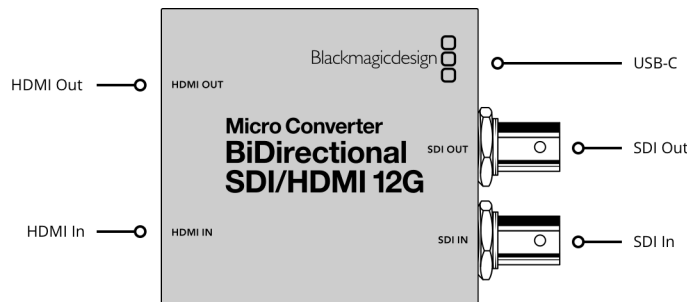

A$309

Connections

SDI Video Inputs

1

HDMI 2.0 Video Outputs

1 x type A.

Updates, Configurations and Power

USB Type-C.

SDI Video Outputs

Automatically matches the HDMI video input.

SDI Rates

270Mb, 1.5G, 3G, 6G, 12G.

Reclocking

Yes

HDMI 2.0 Video Inputs

1 x type A.

Multi Rate Support

Auto detection of SD, HD, 2K, Ultra HD and 4K.