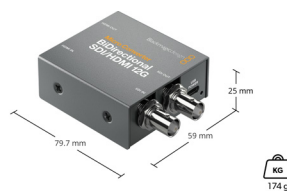

Physical Specifications

What's Included

Micro Converter BiDirectional SDI/HDMI 12G wPSU
+5V universal power supply with international socket adapters.