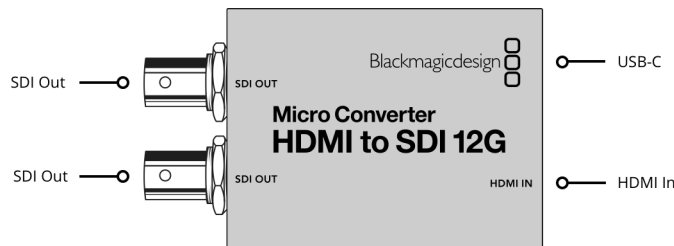

Micro Converter HDMI to SDI 12G wPSU

A$235

The world's smallest HDMI to 12G-SDI broadcast quality converter! Blackmagic Micro Converter HDMI to SDI 12G is a miniaturized broadcast quality video converter that's perfect for connecting HDMI cameras and computers to professional SDI equipment! You get two 12G-SDI outputs which can be set to level A or B for 3G-SDI signals. Micro Converters feature full size HDMI and professional 12G-SDI connections for working with all NTSC, PAL, 720p, 1080p, 1080i, 2160p rates, including 4Kp24/ 47.95/48 DCI. You get a universal power supply with international AC plug adapters, or you can power it over USB from a laptop or a mobile phone charger.

Connections

SDI Video Outputs

2
Automatically matches the HDMI input.

HDMI 2.0 Video Outputs

1 x type A.

SDI Rates

270Mb, 1.5G, 3G, 6G, 12G.

Multi Rate Support

Auto detection of SD, HD, 2K, Ultra HD and 4K.

Updates, Configurations and Power
USB Type-C.

Reclocking
Yes

Standards

SD Video Standards

525i59.94 NTSC, 625i50 PAL