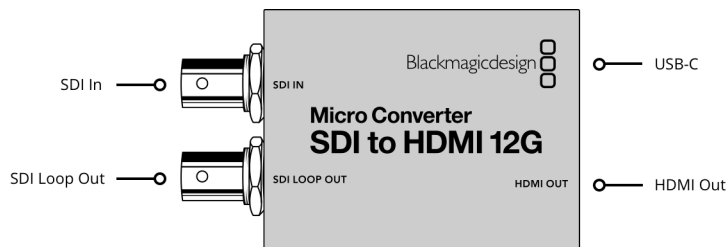

Micro Converter SDI to HDMI 12G wPSU

A\$275

The world's smallest 12G-SDI to HDMI broadcast quality converter! Blackmagic Micro Converter SDI to HDMI 12G is a miniaturized broadcast quality video converter that's been specifically designed for professional monitoring. It includes a 33 point 3D LUT for color calibrating any monitor, projector or television. Micro Converters feature full size HDMI and professional 12G-SDI connections for working with all NTSC, PAL, 720p, 1080p, 1080PsF, 1080i and 2160p rates, including 4K DCI at 24/47.95/48. You get a universal power supply with international AC plug adapters, or you can power it over USB from a television or a mobile phone charger.

Connections

SDI Video Inputs

1

HDMI 2.0 Video Outputs

1 x type A.

Multi Rate Support

Auto detection of SD, HD, 2K, Ultra HD and 4K.

SDI Video Outputs

1 x loop out.

SDI Rates

270Mb, 1.5G, 3G, 6G, 12G.

Updates, Configurations and Power
USB Type-C.

Standards

SD Video Standards

525i59.94 NTSC, 625i50 PAL

HD Video Standards