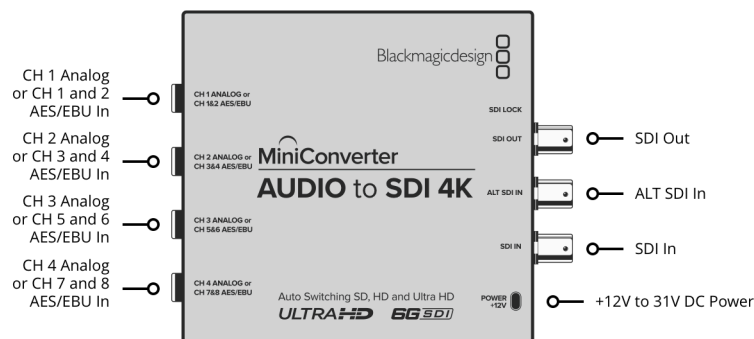

Mini Converter Audio to SDI 4K

A$559

Mini Converter Audio to SDI 4K includes everything you need to embed 4 channels of analog audio or 8 channels of AES/EBU digital audio into any SDI video connection. Now you can embed professional audio from devices such as audio mixers and analog decks into SDI video connections for use with SDI routers and decks or to add extra audio channels to video converters!

Connections

SDI Video Inputs

1 x SD, HD or 6G-SDI. 1 x ALT SDI Input for automatic switch over if main input fails.

SDI Video Outputs

1 x Embedded SDI Output.

Analog Audio Inputs

4 channels of professional balanced analog audio with standard 1/4 inch jack connections.

Digital Audio Inputs

8 channels of professional balanced digital with standard 1/4 inch jack connections.

SDI Redundant Input

Automatically switches over if main SDI input is lost.

Multi Rate Support

Auto detection SD, HD or 6G-SDI.

Updates and Configuration

Via USB 2.0 high speed. (480 Mb/s)

Reclocking

Yes