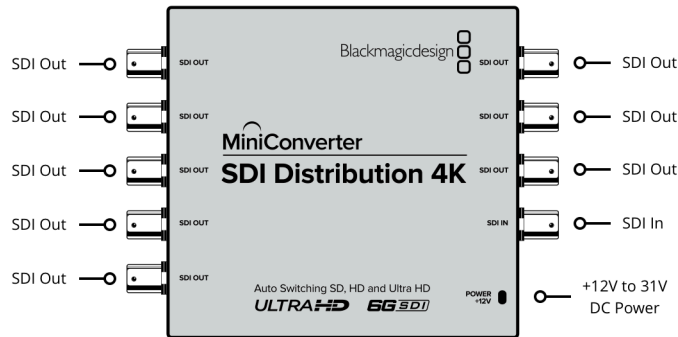

Mini Converter SDI Distribution 4K

A\$535

When you need to connect to multiple SDI devices, then Mini Converter SDI Distribution 4K is the perfect solution! Connect a single SDI source to 8 re-clocked SDI outputs with automatic switching between all SD-SDI, HD-SDI, 3G-SDI and 6G-SDI video formats, plus all ASI, ancillary and embedded audio formats.

Connections

SDI Video Inputs

Switchable between SD, HD and 6G-SDI.

Reclocking

Yes

SDI Video Outputs

8 outputs automatically match the SDI video input.

Multi Rate Support

Auto detection of SD, HD or 6G-SDI.

Standards

SD Video Standards

525i59.94 NTSC, 625i50 PAL

HD Video Standards

720p50, 720p59.94, 720p60, 1080i50, 1080i59.94, 1080i60, 1080p23.98, 1080PsF23.98, 1080p24, 1080PsF24, 1080p25, 1080PsF25, 1080p29.97, 1080PsF29.97, 1080p30, 1080PsF30, 1080p50, 1080p59.94, 1080p60