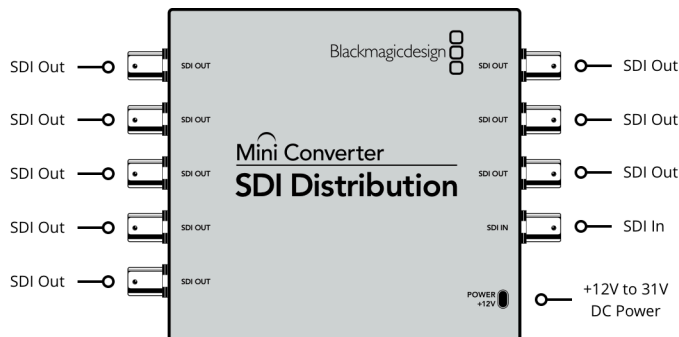

Mini Converter SDI Distribution

A$285

Now you can distribute a single SD or HD-SDI connection to up to 8 different SDI outputs at the same time! You get a true 3G-SDI design with fully re-clocked outputs and automatic switching between all SD and HD formats up to 1080p60. You also get support for all ASI, ancillary and embedded audio formats. Mini Converter SDI Distribution is the perfect SD/HD SDI distribution converter for when you don't need the cost of the Ultra HD model!

Connections

SDI Video Inputs

1 x SDI Video Input. Switchable between SD, HD and 3G-SDI.

SDI Video Outputs

8 outputs automatically match the SDI video input.

Multi Rate Support

Auto detection of SD, HD or 3G-SDI.

Reclocking

Yes

Standards

SD Video Standards

525i59.94 NTSC, 625i50 PAL

HD Video Standards

720p50, 720p59.94, 720p60, 1080i50, 1080i59.94, 1080i60, 1080p23.98, 1080PsF23.98, 1080p24, 1080PsF24, 1080p25, 1080PsF25, 1080p29.97, 1080PsF29.97, 1080p30, 1080PsF30, 1080p50, 1080p59.94, 1080p60.

2K Video Standards

2K DCI 23.98p, 2K DCI 24p, 2K DCI 25p, 2K DCI 23.98PsF, 2K DCI 24PsF, 2K DCI 25PsF