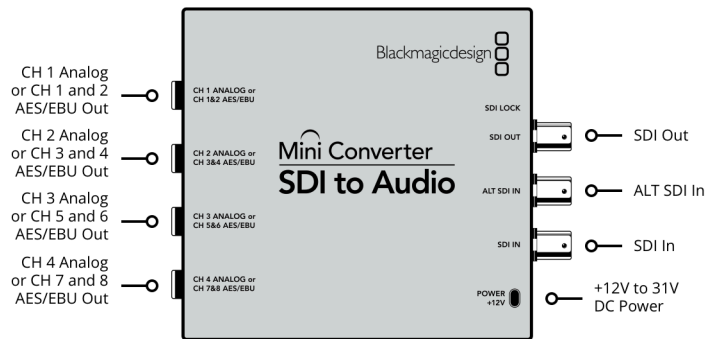

Mini Converter SDI to Audio

A$369

The perfect way to de-embed audio from any SDI source in SD and HD formats up to 1080p60! Audio is output on 1/4" connectors for balanced analog and AES/EBU audio output to equipment such as mixers, analog decks, audio monitors and more. Mini Converter SDI to Audio is the ideal SD/HD SDI audio de-embedder for when you don't need the cost of the Ultra HD model!

Connections

SDI Video Inputs

1 x SD, HD or 3G-SDI.
1 x ALT SDI Input for automatic switch over if main input fails.

SDI Video Outputs

1 x SDI Loop Output.

Analog Audio Outputs

4 channels of professional balanced analog audio.

Digital Audio Outputs

8 channels of professional balanced AES/EBU audio.

SDI Redundant Inputs

Automatically switches over if main SDI input is lost.

Multi Rate Support

Auto detection of SD, HD or 3G-SDI.

Updates and Configuration

Via USB 2.0 high speed. (480 Mb/s)

Reclocking

Yes

Standards

SD Video Standards

525i59.94 NTSC, 625i50 PAL