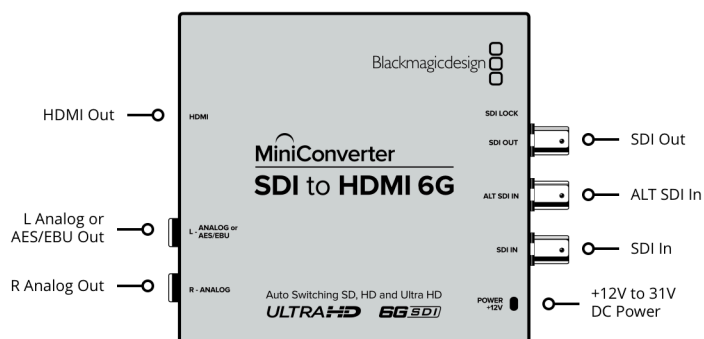

Mini Converter SDI to HDMI 6G

A$345

Mini Converter SDI to HDMI 6G lets you convert from SDI to HDMI in SD, HD, and Ultra HD formats while de-embedding audio to HDMI, AES/EBU or balanced analog audio. You also get advanced features such as down conversion for monitoring Ultra HD on HD HDMI monitors as well as built in 3D LUTs plus HDMI instant lock for instant video display when an SDI input is connected!

Connections

SDI Video Inputs

1 x SD, HD or 6G-SDI. 1 x ALT SDI
Input for automatic switch over if main input fails.

SDI Video Outputs

1 x SDI Video Loop Output.

HDMI Video Outputs

HDMI type A out.

Analog Audio Outputs

2 channels of balanced analog audio.

Digital Audio Outputs

4 channels of AES/EBU digital audio

SDI Redundant Input

Automatically switches over if main SDI input is lost.

Multi Rate Support

Auto detection of SD, HD or 6G-SDI.

Updates and Configuration

USB

Reclocking

Yes

Standards

SD Video Standards

625i50 PAL, 525i59.94 NTSC