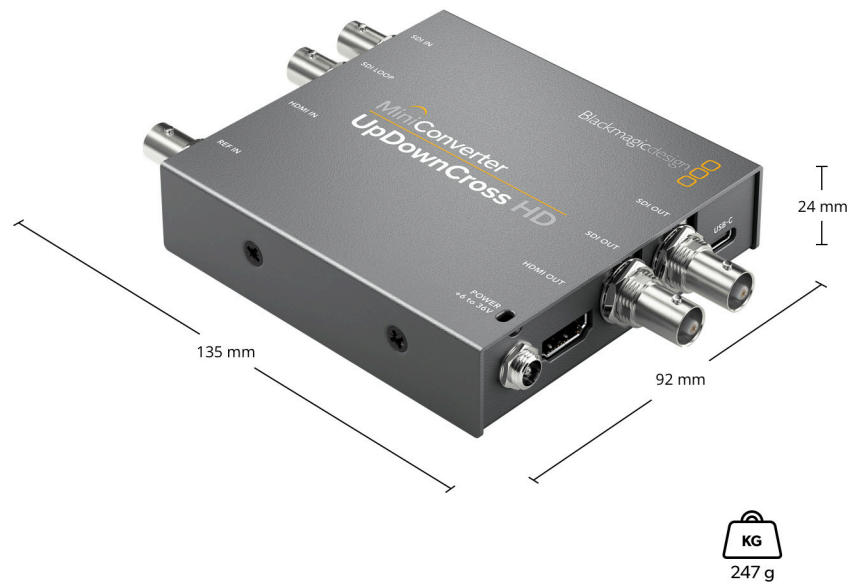

Power Requirements

Power Supply

+12V universal power supply included with international socket adapters for all countries.

Power Consumption

5W

Operational Voltage Range

6 to 36 Vdc.

Physical Specifications