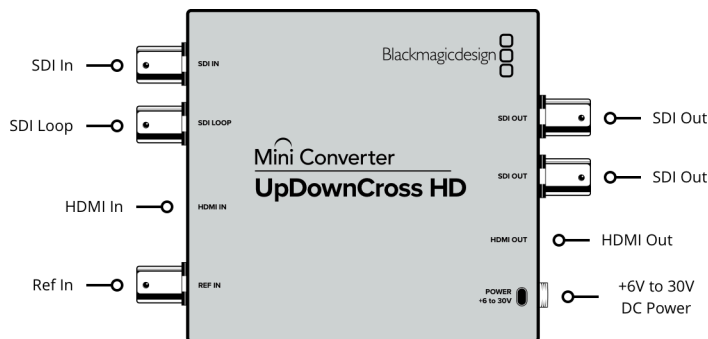

Mini Converter UpDownCross HD

Mini Converter UpDownCross HD is a full standards converter that lets you convert any SD or HD video format to any other SD or HD video format! You get both SDI and HDMI inputs and outputs, along with reference input for built in re-sync, high quality Teranex conversion algorithms, automatic audio delay for perfect AV sync, international power supply and more!

A$275

Connections

SDI Video Inputs

1 x SD, HD or 3G-SDI Video Input and 1 x External Reference Input.

HDMI Video Input

1 x HDMI type A connector.

SDI Video Outputs

1 x loop out and 2 x outputs

HDMI Video Output

HDMI type A out. Output supports EDID of the monitor.

SDI Rates

270Mb, 1.5G, 3G.

Reference Input

Black burst and Tri-Sync for SD & HD.

Multi Rate Support

Auto detection of HD or standard definition SDI inputs.

Updates and Configuration

USB

Relocking

Yes

Standards

SD Video Standards

525i59.94 NTSC, 625i50 PAL