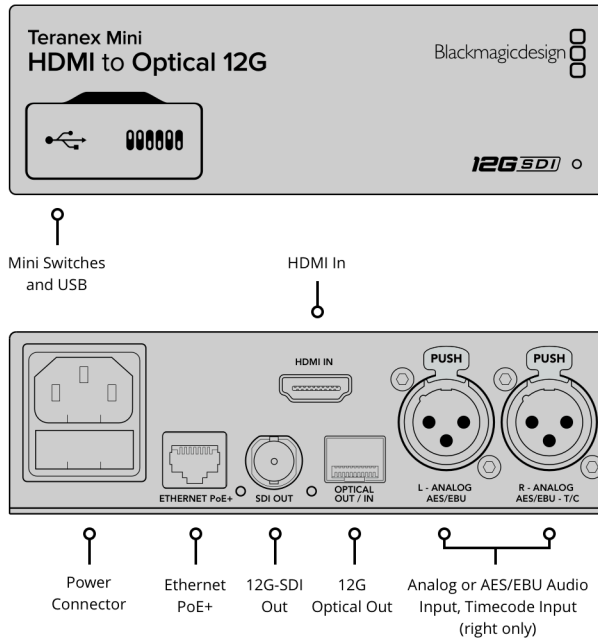

Optical Output Standards

SD Video Standards

525i59.94 NTSC, 625i50 PAL

HD Video Standards

720p50, 720p59.94, 720p60
1080i50, 1080i59.94, 1080i60
1080p23.98, 1080p24, 1080p25,
1080p29.97, 1080p30, 1080p47.95,
1080p48, 1080p50, 1080p59.94,
1080p60

2K Video Standards

2Kp23.98 DCI, 2Kp24 DCI, 2Kp25 DCI

Ultra HD Video Standards

2160p23.98, 2160p24, 2160p25,
2160p29.97, 2160p30, 2160p47.95,
2160p48, 2160p50, 2160p59.94,
2160p60

4K Video Standards

4Kp23.98 DCI, 4Kp24 DCI, 4Kp25 DCI

SDI Compliance

SMPTE 259M, SMPTE 292M,
SMPTE 296M, SMPTE 297M for
Optical Fiber SDI, SMPTE 372M,
SMPTE 424M, SMPTE 2081-1,
SMPTE 2081-10, SMPTE 2082-1 and
SMPTE 2082-10

SDI Video Rates

SDI video connections are switchable
between standard definition, high
definition level A and level B 3G-SDI,
6G-SDI and 12G-SDI.

SDI Video Sampling

4:2:2 and 4:4:4.

SDI Audio Sampling

Television standard sample rate of 48
kHz and 24-bit.

SDI Color Precision

YUV 4:2:2 and RGB 4:4:4 in HD, 2K
and 4K.

SDI Color Space

REC 601, REC 709

HDMI Input Standards

SD Video Standards

525i59.94 NTSC, 625i50 PAL