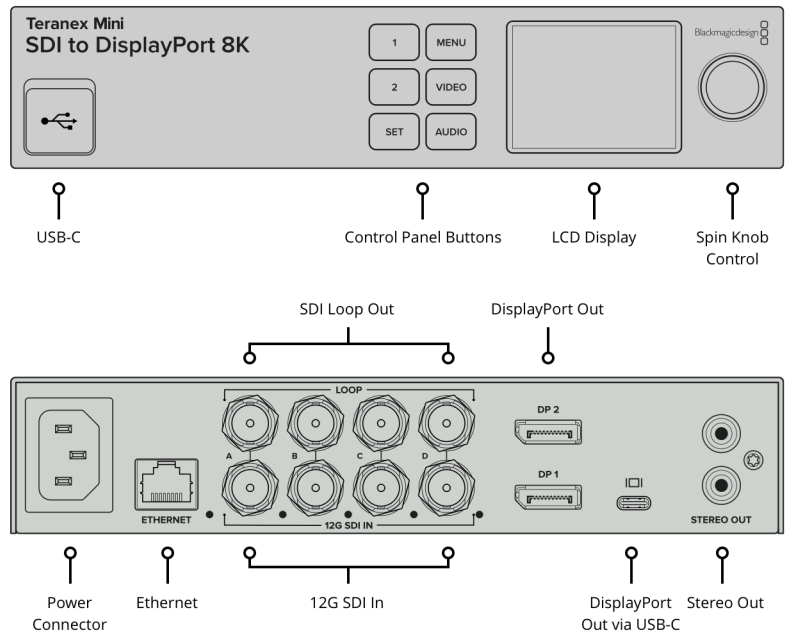

Standards

SD Video Standards

None

HD Video Standards

720p50, 720p59.94, 720p60
1080i50, 1080i59.94, 1080i60
1080p23.98, 1080p24, 1080p25,
1080p29.97, 1080p30, 1080p47.95,
1080p48, 1080p50, 1080p59.94,
1080p60
1080PsF23.98, 1080PsF24,
1080PsF25, 1080PsF29.97, 1080PsF30

2K Video Standards

2Kp23.98 DCI, 2Kp24 DCI, 2Kp25 DCI,
2Kp29.97 DCI, 2Kp30 DCI, 2Kp47.95
DCI, 2Kp48 DCI, 2Kp50 DCI, 2Kp59.94
DCI, 2Kp60 DCI
2KPsF23.98 DCI, 2KPsF24 DCI,
2KPsF25 DCI, 2KPsF29.97 DCI,
2KPsF30 DCI

Ultra HD Video Standards

2160p23.98, 2160p24, 2160p25,
2160p29.97, 2160p30, 2160p47.95,
2160p48, 2160p50, 2160p59.94,
2160p60

4K DCI Video Standards

4Kp23.98 DCI, 4Kp24 DCI, 4Kp25 DCI,
4Kp29.97 DCI, 4Kp30 DCI, 4Kp47.95
DCI, 4Kp48 DCI, 4Kp50 DCI, 4Kp59.94
DCI, 4Kp60 DCI

8K Video Standards

4320p23.98, 4320p24, 4320p25,
4320p29.97, 4320p30, 4320p47.95,
4320p48, 4320p50, 4320p59.94,
4320p60 Auto switching between 2SI
and Square Division

8K DCI Video Standards

8Kp23.98 DCI, 8Kp24 DCI, 8Kp25 DCI,
8Kp29.97 DCI, 8Kp30 DCI, 8Kp47.95
DCI, 8Kp48 DCI, 8Kp50 DCI, 8Kp59.94
DCI, 8Kp60 DCI Auto switching
between 2SI and Square Division

SDI Compliance

SMPTE 259M, SMPTE 292M, SMPTE
296M, SMPTE 372M, SMPTE 424M,
SMPTE 425M Level A and B, SMPTE
2081-1, SMPTE 2081-10, SMPTE
2082-1 and SMPTE 2082-10

SDI Video Rates

SDI video connections are switchable
between 1.5G SDI, high definition
level A and level B 3G-SDI, 6G-SDI and
12G-SDI

SDI Video Sampling

4:2:2 and 4:4:4

SDI Audio Sampling

Television standard sample rate of 48
kHz and 24-bit.

SDI Color Precision

4:2:2 and 4:4:4

SDI Color Space

YUV and RGB.